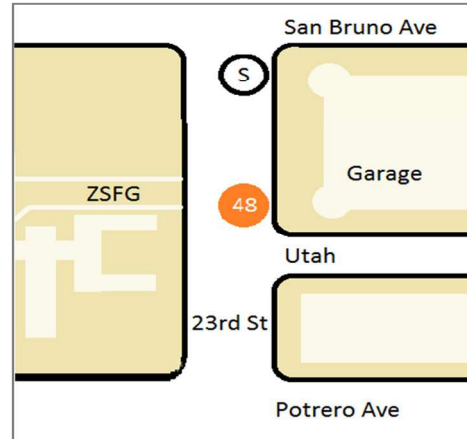

## ZSFG to 24th St. Mission BART

Shuttle service for patients, visitors, UCSF and DPH staff during peak commute times.

### PICK-UP/DROP-OFF LOCATIONS

24<sup>th</sup> St. Mission BART Stop  
 (in front of Bank of the West)

ZSFG Stop  
 (in front of garage)

### SCHEDULE

	<u>AM</u>	<u>PM</u>
24 <sup>th</sup> BART to ZSFG		ZSFG to 24 <sup>th</sup> BART
	5:30 5:45	4:15 4:30
	6:00 6:15	4:45 5:00
	6:30 6:50	5:15 5:30
	7:05 7:20	5:45 6:00
	7:35 7:50	6:15 6:30
	8:05 8:20	
	8:35 8:45	