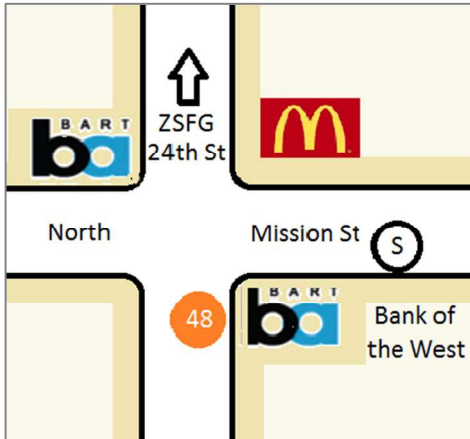

# FREE SHUTTLE

## ZSFG to 24th St. Mission BART

Shuttle service for patients, visitors, UCSF and DPH staff during peak commute times.

### PICK-UP/DROP-OFF LOCATIONS

24<sup>th</sup> St. Mission BART Stop  
 (in front of Bank of the West)

ZSFG Stop  
 (in front of garage)

### SCHEDULE

	<u>AM</u>	<u>PM</u>
24 <sup>th</sup> BART to ZSFG		ZSFG to 24 <sup>th</sup> BART
	5:30 5:45	4:15 4:30
	6:00 6:15	4:45 5:00
	6:30 6:50	5:15 5:30
	7:05 7:20	5:45 6:00
	7:35 7:50	6:15 6:30
	8:05 8:20	
	8:35 8:45	