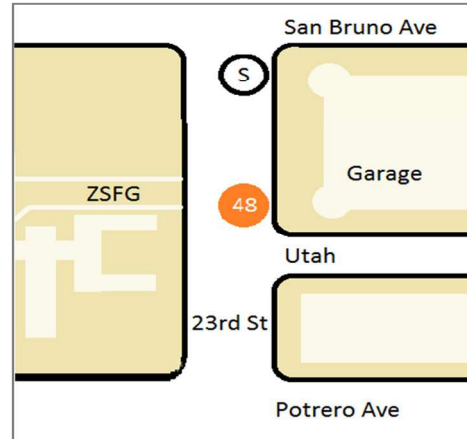

FREE SHUTTLE

ZSFG to 24th St. Mission BART

Shuttle service for patients, visitors, UCSF and DPH staff during peak commute times.

PICK-UP/DROP-OFF LOCATIONS

24th St. Mission BART Stop
 (in front of Bank of the West)

ZSFG Stop
 (in front of garage)

SCHEDULE

	<u>AM</u>	<u>PM</u>
24 th BART to ZSFG		ZSFG to 24 th BART
	5:30 5:45	4:15 4:30
	6:00 6:15	4:45 5:00
	6:30 6:50	5:15 5:30
	7:05 7:20	5:45 6:00
	7:35 7:50	6:15 6:30
	8:05 8:20	
	8:35 8:45	