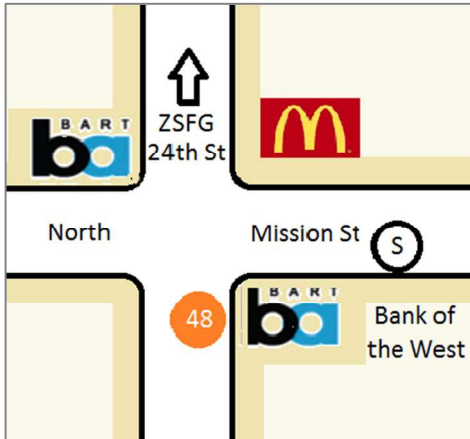

FREE SHUTTLE

ZSFG to 24th St. Mission BART

Shuttle service for patients, visitors, UCSF and DPH staff during peak commute times.

PICK-UP/DROP-OFF LOCATIONS

24th St. Mission BART Stop
 (in front of Bank of the West)

ZSFG Stop
 (in front of garage)

SCHEDULE

	<u>AM</u>	<u>PM</u>
24 th BART to ZSFG		ZSFG to 24 th BART
	5:30 5:45	4:15 4:30
	6:00 6:15	4:45 5:00
	6:30 6:50	5:15 5:30
	7:05 7:20	5:45 6:00
	7:35 7:50	6:15 6:30
	8:05 8:20	
	8:35 8:45	