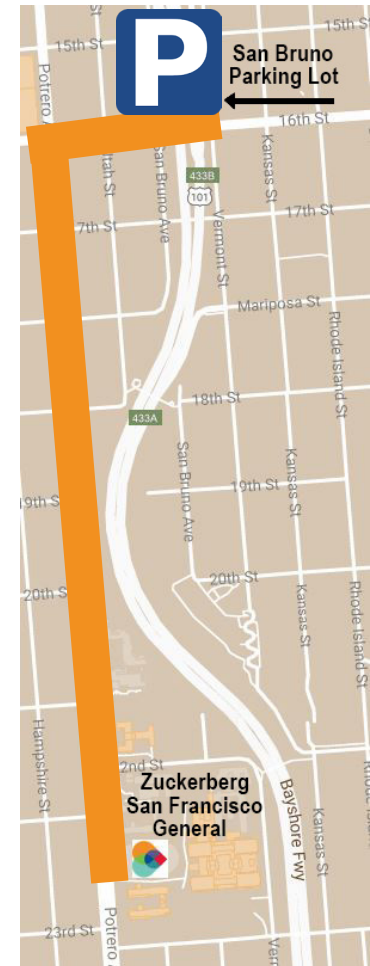

Free shuttle between San Bruno lot and ZSFG every 20 minutes during peak hours

Muni lines serving Potrero Avenue: 9, 9R, 33

UCSF shuttle available during non-peak hours

9:30 AM - 3:30 PM: UCSF Blue/Gold shuttle will provide off-peak service. At ZSFG, ask the driver to stop at 295 San Bruno Ave. At the lot, stand at the designated curb outside the lot entrance and wave to the shuttle as it approaches.

**Transmetro
shuttle from
lot to ZSFG:**

6:10 AM
6:30 AM
6:50 AM
7:10 AM
7:30 AM
7:50 AM
8:10 AM
8:40 AM
9:00 AM

Schedule as of
3/18/2020

**Transmetro
shuttle from
ZSFG to lot:**

4:10 PM
4:30 PM
4:50 PM
5:10 PM
5:30 PM
6:00 PM
6:20 PM
6:40 PM
7:00 PM
7:20 PM
7:50 PM
8:10 PM