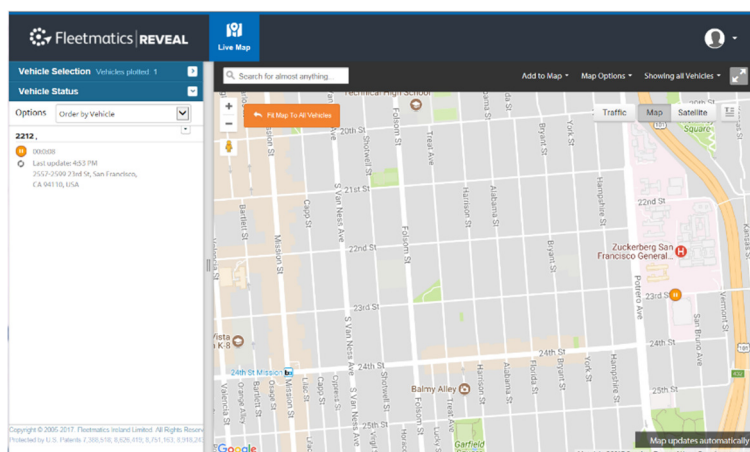

When is the next shuttle to 24th St. BART?

Check Online
us.fleetmatics.com

Get the App
“reveal manager”

For Both
username:
zsfgshuttle@transmetro.org
password: zsfgshuttle

Visit the ZSFG Employee Transportation webpage: www.zsfgcare.org/employee-transportation
Get more info: Georgina Arias, Transportation Demand Manager, 415-206-2897
georgina.arias@sfdph.org or transportation@sfdph.org