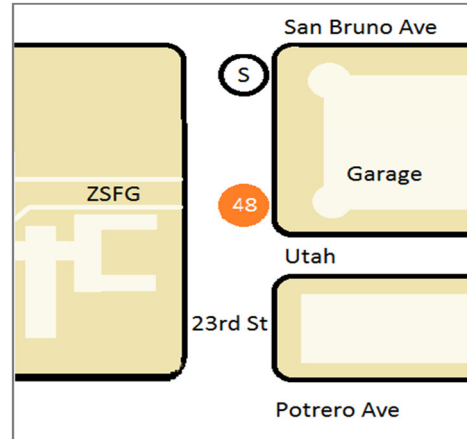

FREE SHUTTLE

ZSFG to 24th St. Mission BART

Shuttle service for patients, visitors, UCSF and DPH staff during peak commute times.

PICK-UP/DROP-OFF LOCATIONS

24th St. Mission BART Stop
 (in front of Bank of the West)

ZSFG Stop
 (in front of garage)

SCHEDULE

	<u>AM</u>	<u>PM</u>
24 th BART to ZSFG		ZSFG to 24 th BART
	5:30 5:45	4:15 4:30
	6:00 6:15	4:45 5:00
	6:30 6:50	5:15 5:30
	7:05 7:20	5:45 6:00
	7:35 7:50	6:15 6:30
	8:05 8:20	
	8:35 8:45	