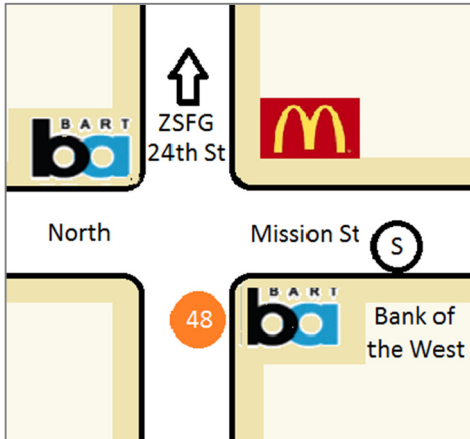

FREE SHUTTLE

ZSFG to 24th St. Mission BART

Shuttle service for patients, visitors, UCSF and DPH staff during peak commute times.

PICK-UP/DROP-OFF LOCATIONS

24th St. Mission BART Stop
 (in front of Bank of the West)

ZSFG Stop
 (in front of garage)

SCHEDULE

	<u>AM</u>	<u>PM</u>
24 th BART to ZSFG		ZSFG to 24 th BART
	5:30 5:45	4:15 4:30
	6:00 6:15	4:45 5:00
	6:30 6:50	5:15 5:30
	7:05 7:20	5:45 6:00
	7:35 7:50	6:15 6:30
	8:05 8:20	
	8:35 8:45	