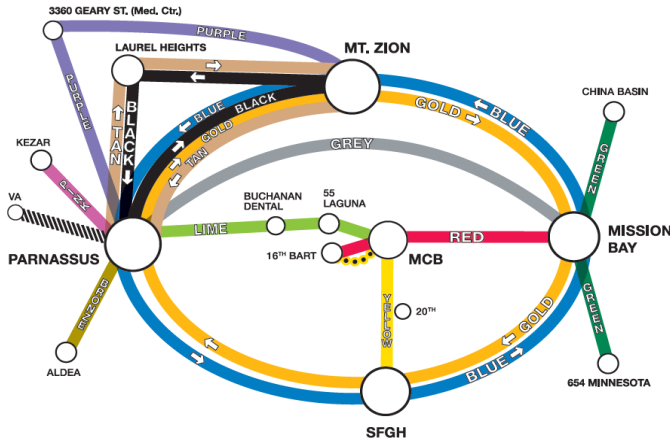

Getting Here

Employee Transportation Options

Shuttles

Free UCSF Shuttles

Serving all five primary UCSF campuses, and select secondary campus locations. The Red, Gold, and Yellow shuttles come to ZSFG.

UCSF SHUTTLE SYSTEM

Free Shuttle to 24th Street Mission BART

Pick-up/Drop-off

24th St. Mission BART @ Bank of the West

ZSFG Stop @ Garage

Schedule

AM

24th BART → ZSFG

- 5:40 - 5:50
- 6:00 - 6:10
- 6:20 - 6:30
- 6:40 - 6:50
- 7:00 - 7:10
- 7:20 - 7:30
- 7:40 - 7:50
- 8:00 - 8:10
- 8:20 - 8:30
- 8:40 - 8:50

PM

ZSFG → 24th BART

- 4:15 - 4:25
- 4:35 - 4:45
- 4:55 - 5:05
- 5:15 - 5:25
- 5:35 - 5:45
- 5:55 - 6:05
- 6:15 - 6:25

Emergency Ride Home

If you walk, bike, take transit, carpool, or vanpool to work and experience a personal or family emergency while at work, use ERH and be reimbursed for the cost of the ride home.

Commuter Benefits

Save up to 40% through pre-tax savings for transit expenses: MUNI, BART, Caltrain, SamTrans, Golden Gate Transit and ferries. Load your Clipper Card.

Public Transit

Muni

Routes: 9, 9R, 10, 19, 27, 33, 48, 90. NextBus predictions are displayed in the main and outpatient lobbies.