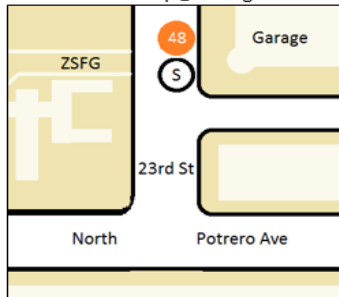

Free Shuttle to 24th Street Mission BART

Pick-up/Drop-off

24th St. Mission BART @ Bank of the West

ZSFG Stop @ Garage

Schedule

AM

24th BART → ZSFG

- 5:40 - 5:50
- 6:00 - 6:10
- 6:20 - 6:30
- 6:40 - 6:50
- 7:00 - 7:10
- 7:20 - 7:30
- 7:40 - 7:50
- 8:00 - 8:10
- 8:20 - 8:30
- 8:40 - 8:50

PM

ZSFG → 24th BART

- 4:15 - 4:25
- 4:35 - 4:45
- 4:55 - 5:05
- 5:15 - 5:25
- 5:35 - 5:45
- 5:55 - 6:05
- 6:15 - 6:25

Emergency Ride Home

If you walk, bike, take transit, carpool, or vanpool to work and experience a personal or family emergency while at work, use ERH and be reimbursed for the cost of the ride home.