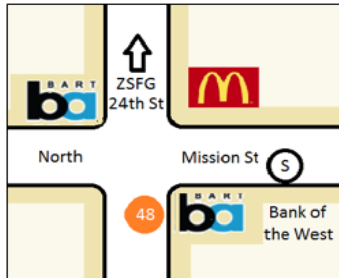

Free Shuttle to 24th Street Mission BART

Pick-up/Drop-off

24th St. Mission BART @ Bank of the West

ZSFG Stop @ Garage

Schedule

AM

24th BART → ZSFG

- 5:40 - 5:50
- 6:00 - 6:10
- 6:20 - 6:30
- 6:40 - 6:50
- 7:00 - 7:10
- 7:20 - 7:30
- 7:40 - 7:50
- 8:00 - 8:10
- 8:20 - 8:30
- 8:40 - 8:50